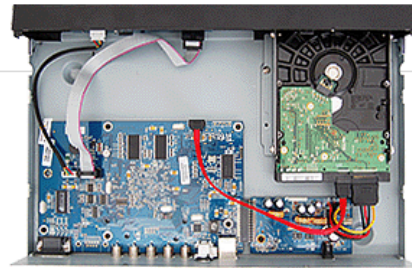

Video System	NTSC / PAL (auto detection)
Video Compression Format	H.264
Video Input	4 channels (composite video signal 1 Vp-p 75Ω BNC)
Video Output	Main monitor output (composite video signal 1 Vp-p 75Ω BNC)
Audio Input / Output	1 input, 1 output(mono)
Maximum Recording Rate (Frame)	704x480 pixels with 30 IPS <NTSC> 704x288 pixels with 50 IPS <PAL>
Maximum Recording Rate (Field)	704x240 pixels with 60 IPS <NTSC> 704x288 pixels with 50 IPS <PAL>
Maximum Recording Rate (CIF)	352x240 pixels with 120 IPS <NTSC> 352x288 pixels with 100 IPS <PAL>
Multilingual OSD	Yes
Image Quality Setting	Super Best, Best, High and Normal
Hard Disk Storage	Accommodates 1 SATA HDD (capacity up to 1 TB)
Quick Search	Time / Motion Search Mode
SATA Interface	Built-in
VGA Interface	Built-in (output resolution up to 1600x1200)
Recording Mode	Manual / Timer / Motion / Remote
Multiplex Operation	Live display / record / playback / backup / network operations
Motion Detection Area	16x12 grids per camera for all channels
Motion Detection Sensitivity	4 adjustable parameters for accurate detection
Pre-alarm Recording	Yes (8MB)
Backup Device	USB 2.0 flash drive / Network
Web Transmitting Compression	H.264
Ethernet	10/100 Base-T. Supports remote control and live view via Ethernet
Web Interface	Supports licensed software "Video Viewer" / Internet Explorer & Mozilla Firefox web browsers Quick Time (20 users access simultaneously) *Operating System: Windows Vista / XP / 2000; Apple Macintosh
Network Protocol	TCP/IP, PPPoE, DHCP and DDNS
IR Remote Control	Yes (IR receiver built-in)
Picture Zoom	2X digital zoom (Live & Playback)
Key Lock (Password Protection)	Yes
Video Loss Detection	Yes
Camera Title	Supports up to 6 letters
Video Adjustable	Hue / Saturation / Contrast / Brightness
Date Display Format	YY/MM/DD, DD/MM/YY, MM/DD/YY, and Off
Daylight Saving	Yes
Power Source (±10%)	DC 19V
Power Consumption (±10%)	< 42W
Operating Temperature	50°F ~ 104°F (10°C ~ 40°C)
Dimensions (inch)	13.5(W) x 2.32(H) x 8.7(D)
System Recovery	System auto recovery after power failure